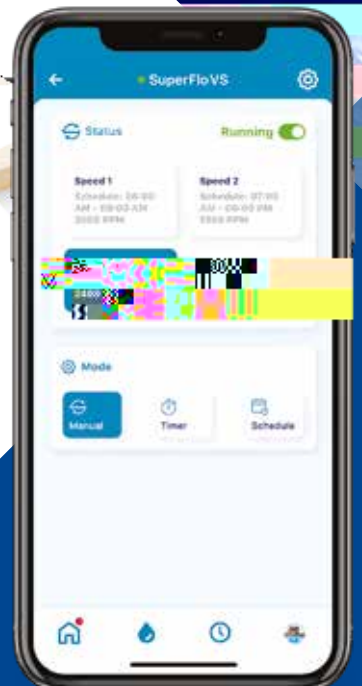

Control & Monitoring System
and the Pentair Home App

Control the heart of your pool, from the palm of your hand

Take control of your pool pump with IntelliSync
and the Pentair Home App.

Control your pump's performance with the Pentair Home App
on your personal smart device.

Receive 24/7 equipment monitoring and
cold weather freeze alerts on your IntelliFlo® and SuperFlo® Variable Speed Pump
models directly to your smart device.*

Reduce your household energy costs by varying
your IntelliFlo Pump speed remotely on your smartphone.