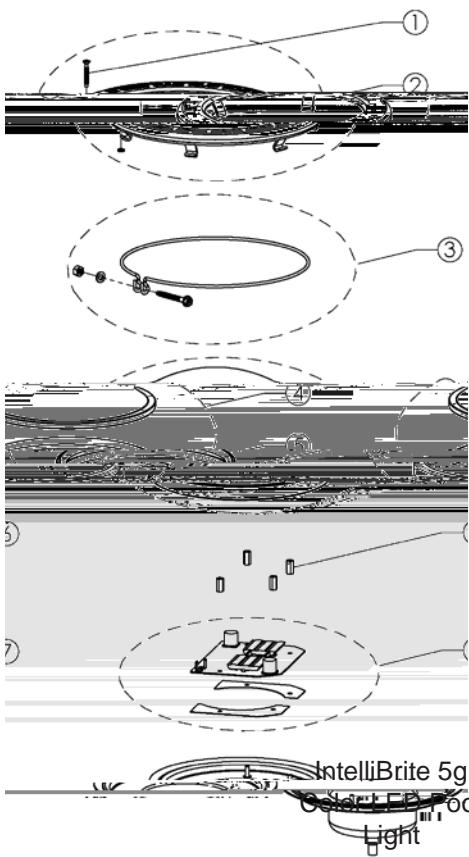

2ND GENERATION AFTER 2009 REPLACEMENT PARTS

IntelliBrite 5g
Color LED Spa
Light

2ND GENERATION AFTER 2010 REPLACEMENT PARTS

IntelliBrite
White Pool
Light

IntelliBrite
White Spa Light

INTELLIBRITE WHITE LED POOL LIGHTS

INTELLIBRITE WHITE LED SPA LIGHTS

1	79104800Z	Pilot Screw, with captive gum washer, brass	6.74	8.10
1	619355Z	Pilot screw with captive gum washer, SS	6.74	8.10
2	79111600	Face ring assembly, S/S	130.19	156.44
3	79210400	Uni-tension wire clamp assembly w/ welded nut	32.95	39.59
	640046	Lens Kit (includes items 4 and 5)	119.75	143.89
5	79108600	Gasket, white, silicone	51.42	61.79

Note: IntelliBrite Spa light has no user serviceable parts inside.

Product on pages 176–177.

REPLACEMENT PARTS

SPABRITE / AQUALIGHT - LIGHTS				
1	79107800	Lens, clear, 4 in. dia., tempered	36.26	43.57
2	650139Z	Bulb, 60 watt Par 16 (100 watt equivalency) (SpaBrite)	51.92	62.39
2	79108100	Floodlamp, med. base, 100 watt, 12 Volt, (SpaBrite)	71.70	86.15
2	79102900	100 watt Halogen Quartz screw base, (AquaLight) ²	139.48	167.60
2	79113800Z	250 watt Halogen Quartz screw base, (AquaLight) ²	CALL	CALL
2	070517	Bulb, 100 watt, 120 Volt, bayonet, (AquaLight) ¹	110.55	132.84
2	79112700	Bulb, 250 watt, 120 Volt, bayonet, (AquaLight) ¹	151.58	182.14
4	79108500Z	Gasket for 4 in. dia. lens, off white, (SpaBrite)	22.84	27.44
4	79108600	Gasket, white, silicone 100 watt, 250 watt, (AquaLight)	51.42	61.79
5	98208600	Screw, SS 10-24 x 3/8 in., 6 req., chrome-brass	3.32	3.99
6	79104800Z	Pilot screw with captive gum washer, brass	6.74	8.10
6	619355Z	Pilot screw with captive gum washer, SS	6.74	8.10
8	79111600	Face ring assembly, SS	130.19	156.44
9	79210400	Uni-tension wire assembly SS w/ welded nut	32.95	39.59