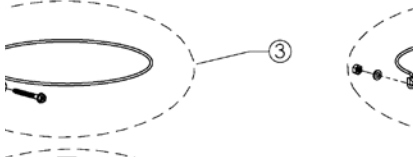

2ND GENERATION AFTER 2010 REPLACEMENT PARTS

IntelliBrite
White Pool
Light

IntelliBrite
White Spa Light

INTELLIBRITE WHITE LED POOL LIGHTS

	620276	Replacement fuse for 12V only lights (For lights built after Oct. 2015)	35.25	42.36
1	79104800Z	Pilot screw with captive gum washer, brass	CALL	CALL
1	619355Z	Pilot screw with captive gum washer, SS	6.74	8.10
1	600095	Face ring, clamp, and gasket kit	160.79	193.21
2	79110600	Face ring assembly, SS	159.01	191.07
3	79111000	Uni-tension wire clamp assembly	94.91	114.04
4	619864Z	Lens and gasket assembly, tempered	133.38	160.27
5	620400Z	Gasket, 8-3/8 in. diameter, silicone	75.88	91.18
6	620141	Nut, retaining	CALL	CALL
	619875Z	IntelliBrite 5g white LED 300w replacement engine	928.86	1116.12
	619916Z	IntelliBrite 5g white LED 400w replacement engine	959.98	1153.51
	619917Z	IntelliBrite 5g white LED 500w engine	1032.66	1240.84

INTELLIBRITE WHITE LED SPA LIGHTS

1	79104800Z	Pilot Screw, with captive gum washer, brass	6.74	8.10
1	619355Z	Pilot screw with captive gum washer, SS	6.74	8.10
2	79111600	Face ring assembly, S/S	130.19	156.44
3	79210400	Uni-tension wire clamp assembly w/ welded nut	32.95	39.59
	640046	Lens Kit (includes items 4 and 5)	119.75	143.89
5	79108600	Gasket, white, silicone	51.42	61.79

Note: IntelliBrite Spa light has no user serviceable parts inside.

Product on pages 176–177.