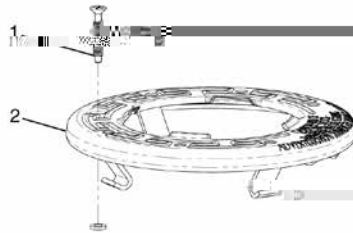

2ND GENERATION AFTER 2010 REPLACEMENT PARTS

IntelliBrite
White Pool
Light

IntelliBrite
White Spa Light

INTELLIBRITE WHITE LED POOL LIGHTS

	620276	Replacement fuse for 12V only lights (For lights built after Oct. 2015)	35.25	42.36
1	79104800Z	Pilot screw with captive gum washer, brass	CALL	CALL
1	619355Z	Pilot screw with captive gum washer, SS	6.74	8.10
1	600095	Face ring, clamp, and gasket kit	160.79	193.21
2	79110600	Face ring assembly, SS	159.01	191.07
3	79111000	Uni-tension wire clamp assembly	94.91	114.04
4	619864Z	Lens and gasket assembly, tempered	133.38	160.27
5	620400Z	Gasket, 8-3/8 in. diameter, silicone	75.88	91.18
6	620141	Nut, retaining	CALL	CALL
	619875Z	IntelliBrite 5g white LED 300w replacement engine	928.86	1116.12
	619916Z	IntelliBrite 5g white LED 400w replacement engine	959.98	1153.51
	619917Z	IntelliBrite 5g white LED 500w engine	1032.66	1240.84

INTELLIBRITE WHITE LED SPA LIGHTS

1	79104800Z	Pilot Screw, with captive gum washer, brass	6.74	8.10
1	619355Z	Pilot screw with captive gum washer, SS	6.74	8.10
2	79111600	Face ring assembly, S/S	130.19	156.44
3	79210400	Uni-tension wire clamp assembly w/ welded nut	32.95	39.59
	640046	Lens Kit (includes items 4 and 5)	119.75	143.89
5	79108600	Gasket, white, silicone	51.42	61.79

Note: IntelliBrite Spa light has no user serviceable parts inside.

Product on pages 176–177.