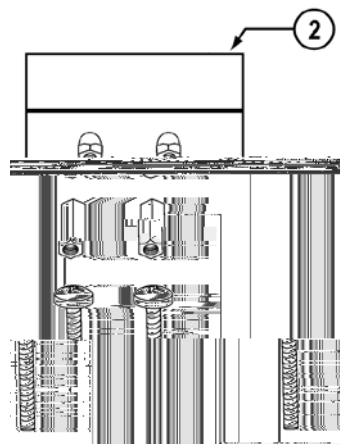

Note: IntelliBrite Spa light has no user serviceable parts inside.

Product on pages 176–177.

REPLACEMENT PARTS

SPABRITE / AQUALIGHT - LIGHTS				
1	79107800	Lens, clear, 4 in. dia., tempered	36.26	43.57
2	650139Z	Bulb, 60 watt Par 16 (100 watt equivalency) (SpaBrite)	51.92	62.39
2	79108100	Floodlamp, med. base, 100 watt, 12 Volt, (SpaBrite)	71.70	86.15
2	79102900	100 watt Halogen Quartz screw base, (AquaLight) ²	139.48	167.60
2	79113800Z	250 watt Halogen Quartz screw base, (AquaLight) ²	CALL	CALL
2	070517	Bulb, 100 watt, 120 Volt, bayonet, (AquaLight) ¹	110.55	132.84
2	79112700	Bulb, 250 watt, 120 Volt, bayonet, (AquaLight) ¹	151.58	182.14
4	79108500Z	Gasket for 4 in. dia. lens, off white, (SpaBrite)	22.84	27.44
4	79108600	Gasket, white, silicone 100 watt, 250 watt, (AquaLight)	51.42	61.79
5	98208600	Screw, SS 10-24 x 3/8 in., 6 req., chrome-brass	3.32	3.99
6	79104800Z	Pilot screw with captive gum washer, brass	6.74	8.10
6	619355Z	Pilot screw with captive gum washer, SS	6.74	8.10
8	79111600	Face ring assembly, SS	130.19	156.44
9	79210400	Uni-tension wire assembly SS w/ welded nut	32.95	39.59

¹ Used on lights manufactured after 5-91.

² Used on lights manufactured after 1-98.

FOUNTAIN FIXTURES

1

570004

REPLACEMENT PARTS

PENTAIR SMALL STAINLESS STEEL NICHES

1	79205600	Back-up ring	70.33	84.51
2	79207900	Gasket set, small niche, w/ double wall gasket	132.15	158.79
2	79204603	Gasket set, small niche, w/o double wall gasket	28.76	34.56
3	79206000	Sealing ring	117.30	140.95
4	79205500	Screw kit	31.60	37.97