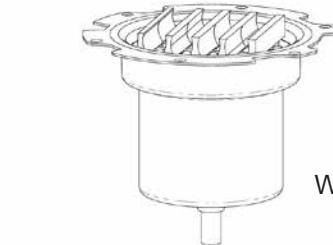

2ND GENERATION AFTER 2009 REPLACEMENT PARTS

IntelliBrite 5g
Color LED Spa
Light

2ND GENERATION AFTER 2010 REPLACEMENT PARTS

IntelliBrite
White Pool
Light

IntelliBrite
White Spa Light

INTELLIBRITE WHITE LED POOL LIGHTS

	620276	Replacement fuse for 12V only lights (For lights built after Oct. 2015)	35.25	42.36
1	79104800Z	Pilot screw with captive gum washer, brass	CALL	CALL
1	619355Z	Pilot screw with captive gum washer, SS	6.74	8.10
1	600095	Face ring, clamp, and gasket kit	160.79	193.21
2	79110600	Face ring assembly, SS	159.01	191.07
3	79111000	Uni-tension wire clamp assembly	94.91	114.04
4	619864Z	Lens and gasket assembly, tempered	133.38	160.27
5	620400Z	Gasket, 8-3/8 in. diameter, silicone	75.88	91.18
6	620141	Nut, retaining	CALL	CALL
	619875Z	IntelliBrite 5g white LED 300w replacement engine	928.86	1116.12
	619916Z	IntelliBrite 5g white LED 400w replacement engine	959.98	1153.51
	619917Z	IntelliBrite 5g white LED 500w engine	1032.66	1240.84

INTELLIBRITE WHITE LED SPA LIGHTS

1	79104800Z	Pilot Screw, with captive gum washer, brass	6.74	8.10
1	619355Z	Pilot screw with captive gum washer, SS	6.74	8.10
2	79111600	Face ring assembly, S/S	130.19	156.44
3	79210400	Uni-tension wire clamp assembly w/ welded nut	32.95	39.59
	640046	Lens Kit (includes items 4 and 5)	119.75	143.89
5	79108600	Gasket, white, silicone	51.42	61.79