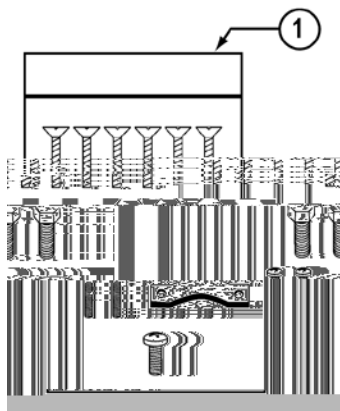

INTELLIBRITE WHITE LED SPA LIGHTS

1	79104800Z	Pilot Screw, with captive gum washer, brass	6.74	8.10
1	619355Z	Pilot screw with captive gum washer, SS	6.74	8.10
2	79111600	Face ring assembly, S/S	130.19	156.44
3	79210400	Uni-tension wire clamp assembly w/ welded nut	32.95	39.59
	640046	Lens Kit (includes items 4 and 5)	119.75	143.89
5	79108600	Gasket, white, silicone	51.42	61.79

Note: IntelliBrite Spa light has no user serviceable parts inside.

Product on pages 176–177.

REPLACEMENT PARTS

SPABRITE / AQUALIGHT - LIGHTS				
1	79107800	Lens, clear, 4 in. dia., tempered	36.26	43.57
2	650139Z	Bulb, 60 watt Par 16 (100 watt equivalency) (SpaBrite)	51.92	62.39
2	79108100	Floodlamp, med. base, 100 watt, 12 Volt, (SpaBrite)	71.70	86.15
2	79102900	100 watt Halogen Quartz screw base, (AquaLight) ²	139.48	167.60
2	79113800Z	250 watt Halogen Quartz screw base, (AquaLight) ²	CALL	CALL
2	070517	Bulb, 100 watt, 120 Volt, bayonet, (AquaLight) ¹	110.55	132.84
2	79112700	Bulb, 250 watt, 120 Volt, bayonet, (AquaLight) ¹	151.58	182.14
4	79108500Z	Gasket for 4 in. dia. lens, off white, (SpaBrite)	22.84	27.44
4	79108600	Gasket, white, silicone 100 watt, 250 watt, (AquaLight)	51.42	61.79
5	98208600	Screw, SS 10-24 x 3/8 in., 6 req., chrome-brass	3.32	3.99
6	79104800Z	Pilot screw with captive gum washer, brass	6.74	8.10
6	619355Z	Pilot screw with captive gum washer, SS	6.74	8.10
8	79111600	Face ring assembly, SS	130.19	156.44
9	79210400	Uni-tension wire assembly SS w/ welded nut	32.95	39.59

¹ Used on lights manufactured after 5-91.

² Used on lights manufactured after 1-98.

FOUNTAIN FIXTURES

1

570004

REPLACEMENT PARTS

PENTAIR SMALL STAINLESS STEEL NICHES

1	79205600	Back-up ring	70.33	84.51
2	79207900	Gasket set, small niche, w/ double wall gasket	132.15	158.79
2	79204603	Gasket set, small niche, w/o double wall gasket	28.76	34.56
3	79206000	Sealing ring	117.30	140.95
4	79205500	Screw kit	31.60	37.97