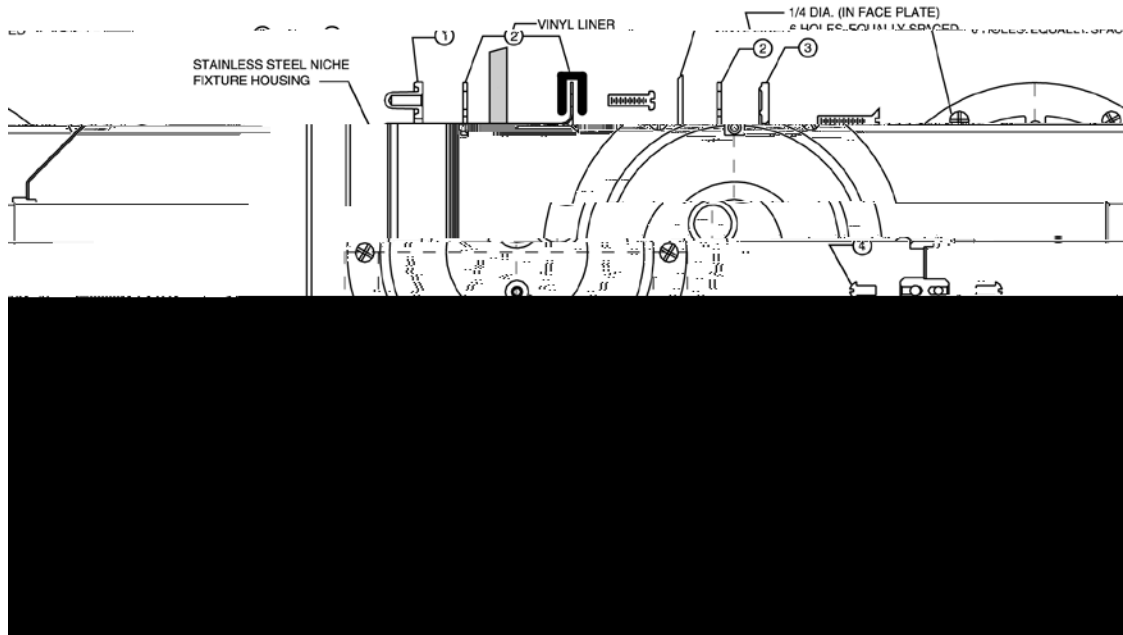

Note: IntelliBrite Spa light has no user serviceable parts inside.

Product on pages 176–177.

REPLACEMENT PARTS

SPABRITE / AQUALIGHT - LIGHTS				
1	79107800	Lens, clear, 4 in. dia., tempered	36.26	43.57
2	650139Z	Bulb, 60 watt Par 16 (100 watt equivalency) (SpaBrite)	51.92	62.39
2	79108100	Floodlamp, med. base, 100 watt, 12 Volt, (SpaBrite)	71.70	86.15
2	79102900	100 watt Halogen Quartz screw base, (AquaLight) ²	139.48	167.60
2	79113800Z	250 watt Halogen Quartz screw base, (AquaLight) ²	CALL	CALL
2	070517	Bulb, 100 watt, 120 Volt, bayonet, (AquaLight) ¹	110.55	132.84
2	79112700	Bulb, 250 watt, 120 Volt, bayonet, (AquaLight) ¹	151.58	182.14
4	79108500Z	Gasket for 4 in. dia. lens, off white, (SpaBrite)	22.84	27.44
4	79108600	Gasket, white, silicone 100 watt, 250 watt, (AquaLight)	51.42	61.79
5	98208600	Screw, SS 10-24 x 3/8 in., 6 req., chrome-brass	3.32	3.99
6	79104800Z	Pilot screw with captive gum washer, brass	6.74	8.10
6	619355Z	Pilot screw with captive gum washer, SS	6.74	8.10
8	79111600	Face ring assembly, SS	130.19	156.44
9	79210400	Uni-tension wire assembly SS w/ welded nut	32.95	39.59

¹ Used on lights manufactured after 5-91.

² Used on lights manufactured after 1-98.

FOUNTAIN FIXTURES

1

570004

REPLACEMENT PARTS

PENTAIR SMALL STAINLESS STEEL NICHES

1	79205600	Back-up ring	70.33	84.51
2	79207900	Gasket set, small niche, w/ double wall gasket	132.15	158.79
2	79204603	Gasket set, small niche, w/o double wall gasket	28.76	34.56
3	79206000	Sealing ring	117.30	140.95
4	79205500	Screw kit	31.60	37.97