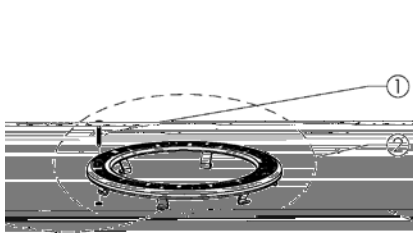

2ND GENERATION AFTER 2010 REPLACEMENT PARTS

IntelliBrite
White Pool
Light

IntelliBrite
White Spa Light

INTELLIBRITE WHITE LED POOL LIGHTS

	620276	Replacement fuse for 12V only lights (For lights built after Oct. 2015)	35.25	42.36
1	79104800Z	Pilot screw with captive gum washer, brass	CALL	CALL
1	619355Z	Pilot screw with captive gum washer, SS	6.74	8.10
1	600095	Face ring, clamp, and gasket kit	160.79	193.21
2	79110600	Face ring assembly, SS	159.01	191.07
3	79111000	Uni-tension wire clamp assembly	94.91	114.04
4	619864Z	Lens and gasket assembly, tempered	133.38	160.27
5	620400Z	Gasket, 8-3/8 in. diameter, silicone	75.88	91.18
6	620141	Nut, retaining	CALL	CALL
	619875Z	IntelliBrite 5g white LED 300w replacement engine	928.86	1116.12
	619916Z	IntelliBrite 5g white LED 400w replacement engine	959.98	1153.51
	619917Z	IntelliBrite 5g white LED 500w engine	1032.66	1240.84

INTELLIBRITE WHITE LED SPA LIGHTS

1	79104800Z	Pilot Screw, with captive gum washer, brass	6.74	8.10
1	619355Z	Pilot screw with captive gum washer, SS	6.74	8.10
2	79111600	Face ring assembly, S/S	130.19	156.44
3	79210400	Uni-tension wire clamp assembly w/ welded nut	32.95	39.59
	640046	Lens Kit (includes items 4 and 5)	119.75	143.89
5	79108600	Gasket, white, silicone	51.42	61.79

Note: IntelliBrite Spa light has no user serviceable parts inside.

Product on pages 176–177.