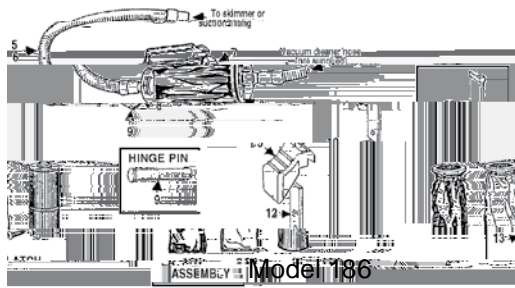

# LEAF TRAPS - MODELS 179/179C, 180 & 186

## REPLACEMENT PARTS

Model 179/179C

Model 180

WARNING: Cancer and Reproductive Harm.

AD

[www.p65warnings.ca.gov](http://www.p65warnings.ca.gov)

PN 20153

Item	Part No.	Description	US List	Can. List
Product No. : R201032 R201034				
Model No. : 196 196LW				
Description: CLEAR VIEW VACUUM				
1	R03183	Swivel hose connector parts kit	16.00	19.23
2	R03132	Vinyl replacement bumper	8.54	10.26
3	R201476			

## REPLACEMENT PARTS

Item	Part No.	Description	US List	Can. List
Product No. : R201298				
Model No. : 241				
Description: SUPER PROVAC FLEXIBLE VACUUM				
1	R201566	Hose swivel adapter	6.50	7.81
2	R201756	Manifold assembly	89.65	107.72
3	R201780	Handle joining assembly	127.35	153.02
4	R03087	Left shaft retainer	2.17	2.61
5	R03161	SS shaft	9.79	11.76
6	R03088	Right shaft retainer	2.17	2.61
7	R01023	Screws, shaft retainer	2.17	2.61
8	R02006	Lead only	8.81	10.59
9	R03128	Lead cover only	2.23	2.68
10	R01074	Screws, lead cover 5/8 in.	CALL	CALL
10A	R01075	Screws, lead cover 3/4 in.	2.17	2.61
11	R02009	Lead, large only	18.31	22.00
12	R03160	Lead cover, large only	8.56	10.29
13	R201776	White fex strip, short leg, 5 ft. bubble pack		