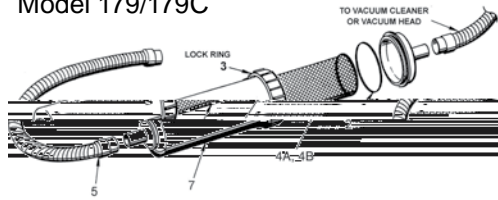

# LEAF TRAPS - MODELS 179/179C, 180 & 186

## REPLACEMENT PARTS

Model 179/179C

Model 180

WARNING: Cancer and Reproductive Harm.

AD

[www.p65warnings.ca.gov](http://www.p65warnings.ca.gov)

PN 20153

Item	Part No.	Description	US List	Can. List
Product No. : R201032 R201034				
Model No. : 196 196LW				
Description: CLEAR VIEW VACUUM				
1	R03183	Swivel hose connector parts kit	16.00	19.23
2	R03132	Vinyl replacement bumper	8.54	10.26
3	R201476			

## REPLACEMENT PARTS

Item	Part No.	Description	US List	Can. List
Product No. : R201298				
Model No. : 241				
Description: SUPER PROVAC FLEXIBLE VACUUM				
1	R201566	Hose swivel adapter	6.50	7.81
2	R201756	Manifold assembly	89.65	107.72
3	R201780	Handle joining assembly	127.35	153.02
4	R03087	Left shaft retainer	2.17	2.61
5	R03161	SS shaft	9.79	11.76
6	R03088	Right shaft retainer	2.17	2.61
7	R01023	Screws, shaft retainer	2.17	2.61
8	R02006	Lead only	8.81	10.59
9	R03128	Lead cover only	2.23	2.68
10	R01074	Screws, lead cover 5/8 in.	CALL	CALL
10A	R01075	Screws, lead cover 3/4 in.	2.17	2.61
11	R02009	Lead, large only	18.31	22.00
12	R03160	Lead cover, large only	8.56	10.29
13	R201776	White fex strip, short leg, 5 ft. bubble pack		