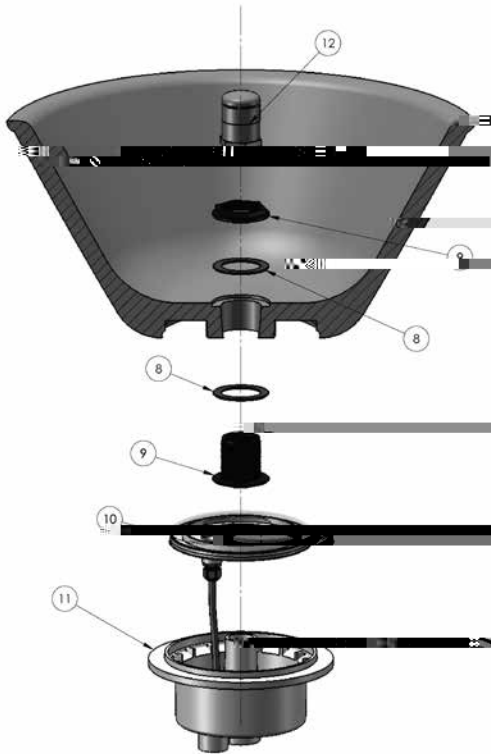

Product on page 310.

REPLACEMENT PARTS

WATERFALL				
1	580004	Rocktrap	CALL	CALL
2	2313	Internal Support Extractor Tool	6.19	7.44

CALIFORNIA PROPOSITION 65 WARNING
 ⚠️ **WARNING:** Cancer and Reproductive Harm.
 ⚠️ **AVERTISSEMENT:** Peut Causer le Cancer et des Dommages au Système Reproducteur.
 ⚠️ **ADVERTENCIA:** Cáncer y Daño Reproductivo.
www.p65warnings.ca.gov PN20016A

REPLACEMENT PARTS

MAGICBOWL					
8	590158	Gasket, Pack Black	42.59	51.18	
8	590242	Gasket, Pack Clear	58.19	69.92	
9	590159	Nut & Bulkhead, Black	146.09	175.54	
9	590245	Nut & Bulkhead, Clear	155.15	186.43	
10	580065	100' LED Light Engine	1170.88	1406.93	
10	580066	150' LED Light Engine	1383.77	1662.74	
11	590157	Niche	212.89	255.81	
12	590174	Spout, Copper	149.00	179.04	
12	590175	Spout, Bronze	149.00	179.04	
12	590176	Spout, Pewter	149.00	179.04	
12	590177	Spout, Brass	149.00	179.04	
12	590178	Spout, White	CALL	CALL	
12	590179	Spout, Gray	149.00	179.04	
12	590180	Spout, Natural	149.00	179.04	
12	590230	Spout, Black	146.10	175.55	
12	590233	Spout, Clear	146.09	175.54	
NOT SHOWN					
	590188	2" SS metal lip extension, square resin bowl	CALL	CALL	
	590189	2" SS metal lip extension, round resin bowl	CALL	CALL	
	590254	2" clear plastic lip extension, round resin bowl	CALL	CALL	
	590255	2" clear plastic lip extension, square resin bowl	CALL	CALL	
	590256	2" clear plastic lip extension, square glass bowl	CALL	CALL	
	590246	2" clear plastic lip extension, round glass bowl	CALL	CALL	
	580057	Cover, Round	CALL	CALL	
	580058	Cover, Square	CALL	CALL	
	590238	Spacer, 1/2" clear	58.19	69.92	