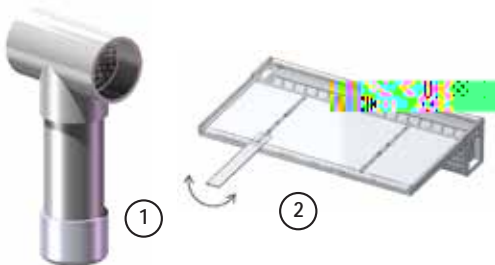

REPLACEMENT PARTS

WATERFALL				
1	580004	Rocktrap	CALL	CALL
2	2313	Internal Support Extractor Tool	6.19	7.44

CALIFORNIA PROPOSITION 65 WARNING
⚠️ **WARNING:** Cancer and Reproductive Harm.
⚠️ **AVERTISSEMENT:** Peut Causer le Cancer et des Dommages au Système Reproducteur.
⚠️ **ADVERTENCIA:** Cáncer y Daño Reproductivo.
www.p65warnings.ca.gov PN20016A