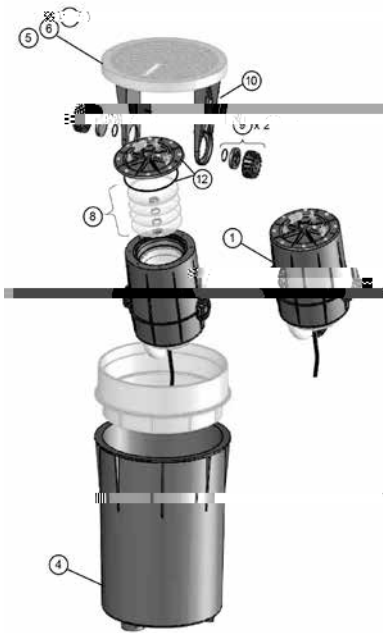

WATER FEATURES PARTS

Product Catalog 2023

REPLACEMENT PARTS

REPLACEMENT PARTS

COLORVISION LED LIGHT BUBBLER				
1	590103Z	Diffuser	17.03	20.46
2	590104Z	Lens w/ O-Ring	34.06	40.93
3	590107Z	Gasket Kit, 3 Gaskets	46.84	56.28
4	590118Z	O-Ring	12.77	15.34
5	590119Z	Screw Kit Lens	17.03	20.46
6	590105Z	Color Ring - White	21.30	25.59
6	590128Z	Color Ring - Blue	21.30	25.59
6	590127Z	Color Ring - Gray	21.30	25.59
6	590129Z	Color Ring - Tan	21.30	25.59
6	590130Z	Color Ring - Black	21.30	25.59
7	590135	Eyeball Assy Kit	38.31	46.03
8	590109Z	Vinyl Spacer	25.56	30.71
9	590102Z	Gunite Cover w/ O-Ring	29.78	35.78
10	590106Z	Vinyl/Fiberglass Ring - White	29.78	35.78
10	590132Z	Vinyl/Fiberglass Ring - Blue	29.78	35.78
10	590131Z	Vinyl/Fiberglass Ring - Gray	29.78	35.78
10	590133Z	Vinyl/Fiberglass Ring - Tan	29.78	35.78
10	590134Z	Vinyl/Fiberglass Ring - Black	29.78	35.78
11	590121Z	Screw Kit Vinyl/Fiberglass Ring	21.30	25.59
12	590147Z	Niche	170.29	204.62

REPLACEMENT PARTS

MAGICSTREAM LAMINARS				
1	590021	Laminar LED light engine w/ Laminar Body (complete) - 100 ft. cord	1688.54	2028.95
1	590123	Laminar LED light engine w/Laminar Body (complete) - 150ft. cord	1784.32	2144.04
4	590024	Laminar housing, no cover	587.94	706.47
5	590025	Laminar cover black ² , with collar	323.32	388.50
6	590026	Laminar cover gray ² , with collar	323.32	388.50
7	590027	Laminar cover tan ² , with collar	323.32	388.50
8	590028	Laminar screen kit	176.28	211.82
9	590029	Laminar union nut kit	111.37	133.82
10	590030	Laminar bracket kit	155.91	187.34
12	590032	Šæ { ä } æ i Å [] å, & ^ Å Æ	178.22	214.15
NOT SHOWN				
	590031	Laminar hardware kit (all screws and O-rings)	89.12	107.09
	590100	Laminar water line union kit	30.45	36.59