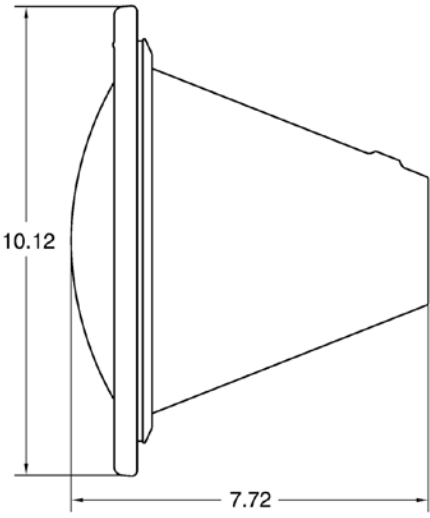

Þ [c^W(CE)||FG€ç [|c] [[|æ) ä!•] æ|ä* @c•Ä { ~•cä^!& [ ] } ^&c^!äc [ä!ä!æ) & @!ä!& ~ äcÄ